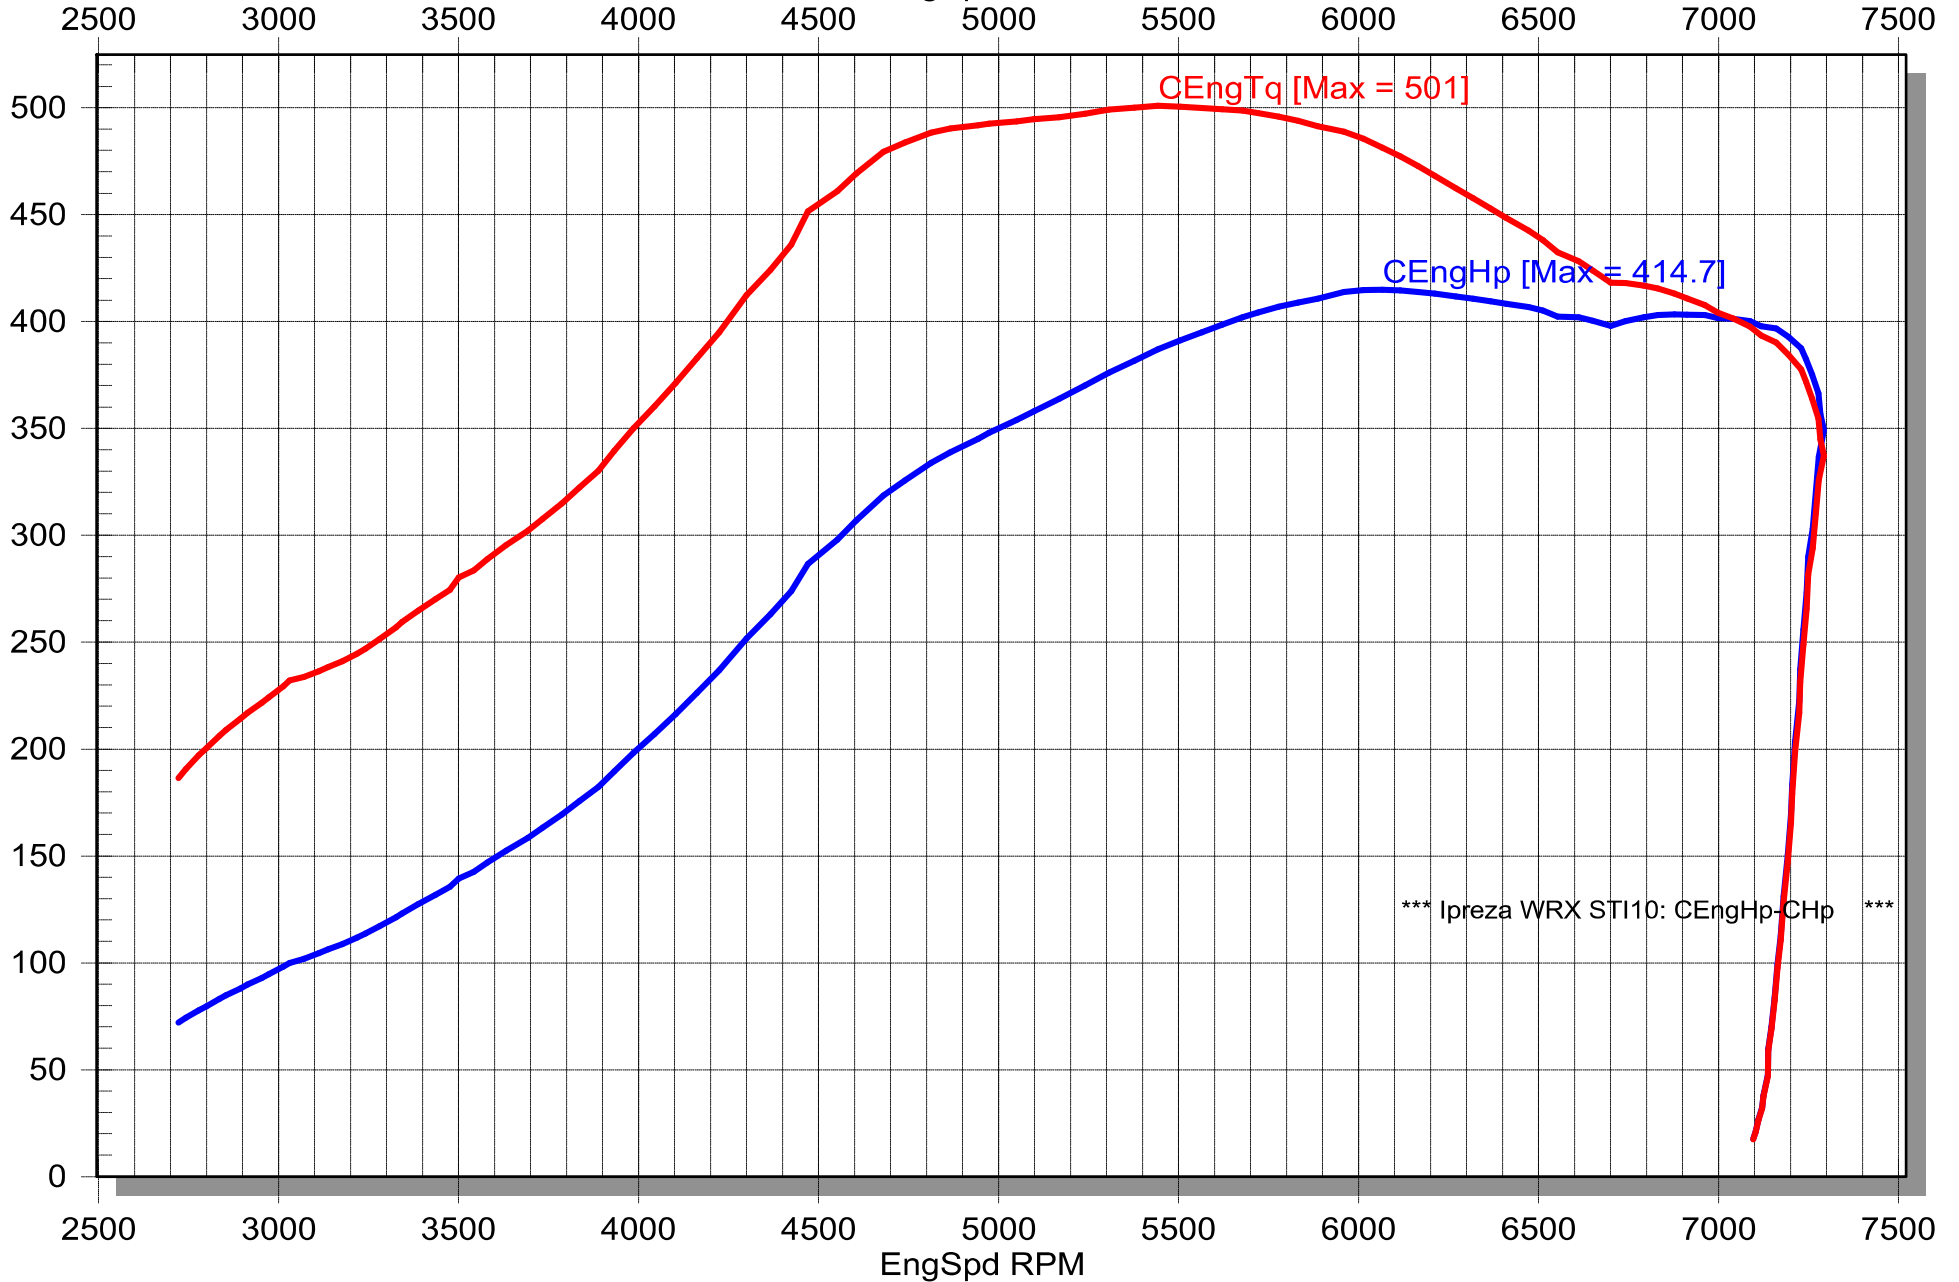

EWG corrected Engine power (hp) Vs. Engspd

Ipreza WRX STI10,

Ipreza WRX STI10: CEngHp-CHp

Ipreza WRX STI10: CEngTq-CNm

EngSpd RPM

*** Ipreza WRX STI10: CEngHp-CHp ***